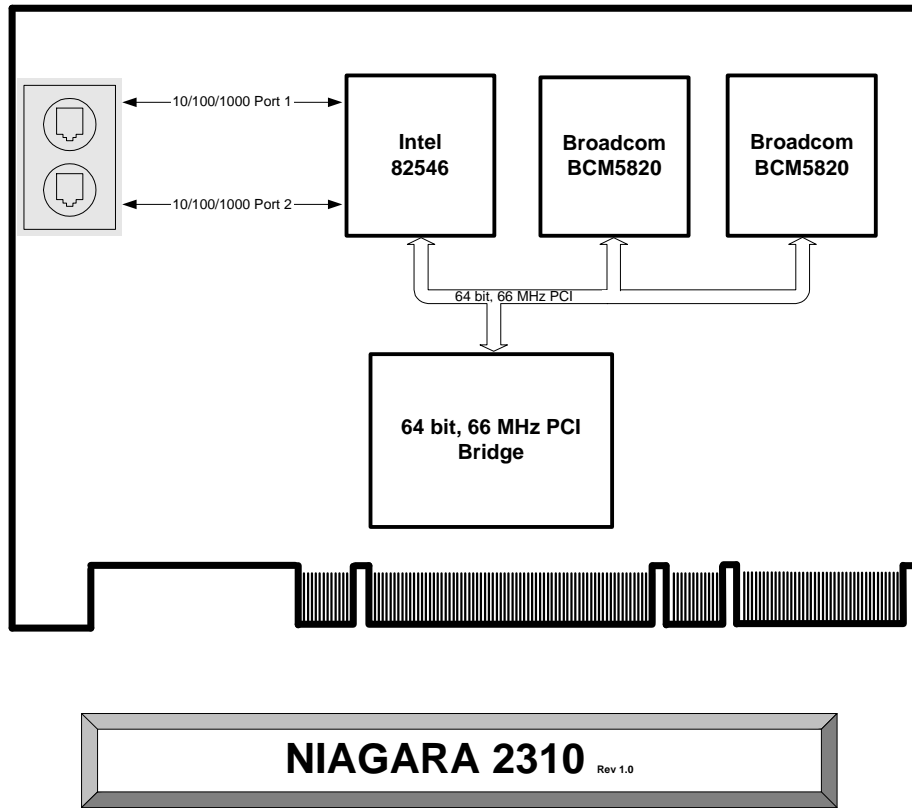

Figure 1 Block Diagram